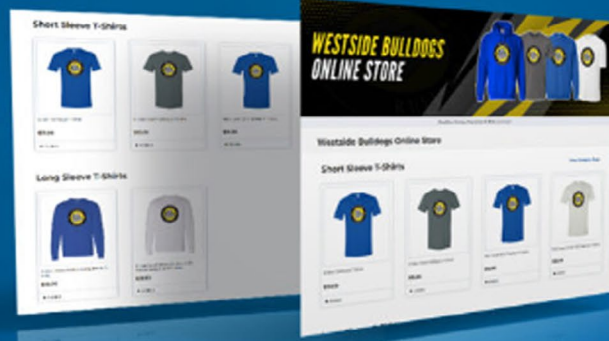

Custom Online Stores

FREE & Easy to Set Up